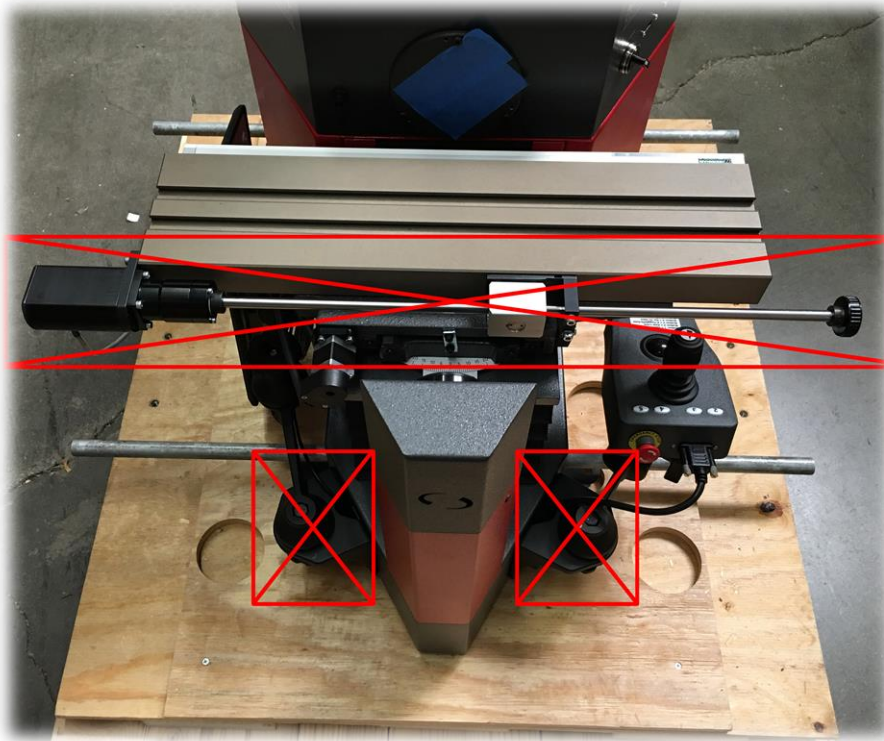

Starrett®

DO NOT LIFT MACHINE FROM DRIVE SHAFT, STAGE, KEYBOARD OR JOYSTICK

USE SHIPPING BARS TO LIFT MACHINE OFF OF CRATE.

HDV300 / HDV400 WEIGHS 235LBS FOUR (4) PERSON LIFT RECOMMENDED FRONT SIDE IS THE HEAVY END.