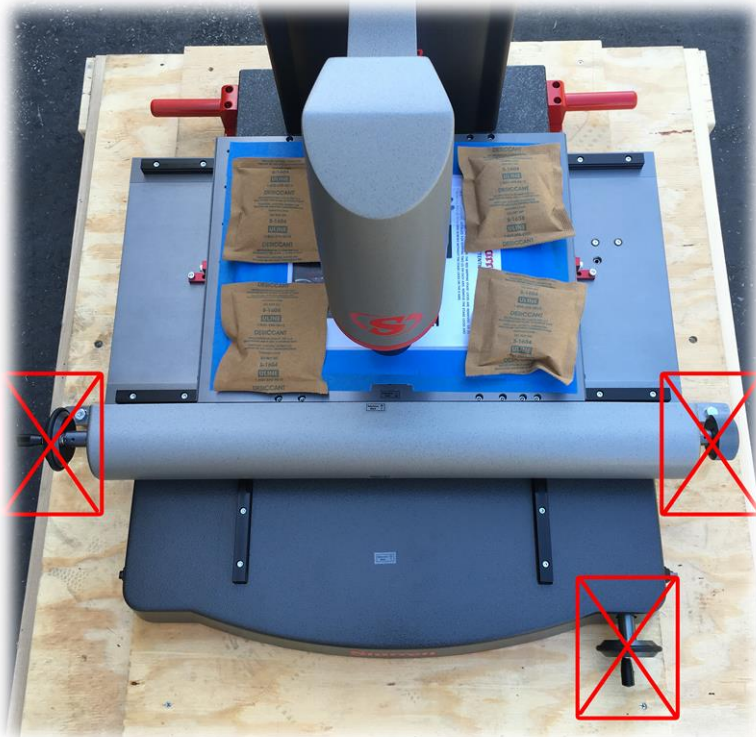

# Starrett®

**DO NOT LIFT MACHINE FROM KNOBS**

**USE SHIPPING BAR TO LIFT MACHINE OFF OF CRATE, AS WELL AS THE TWO HANDLES IN THE REAR.**

**AVR300 / MVR300 MACHINE WEIGHS 230LBS**  
**AVR200 / MVR200 MACHINE WEIGHS 145LBS**

**FOUR (4) PERSON LIFT RECOMMENDED.**  
**TWO (2) OR FOUR (4) PERSON LIFT RECOMMENDED.**