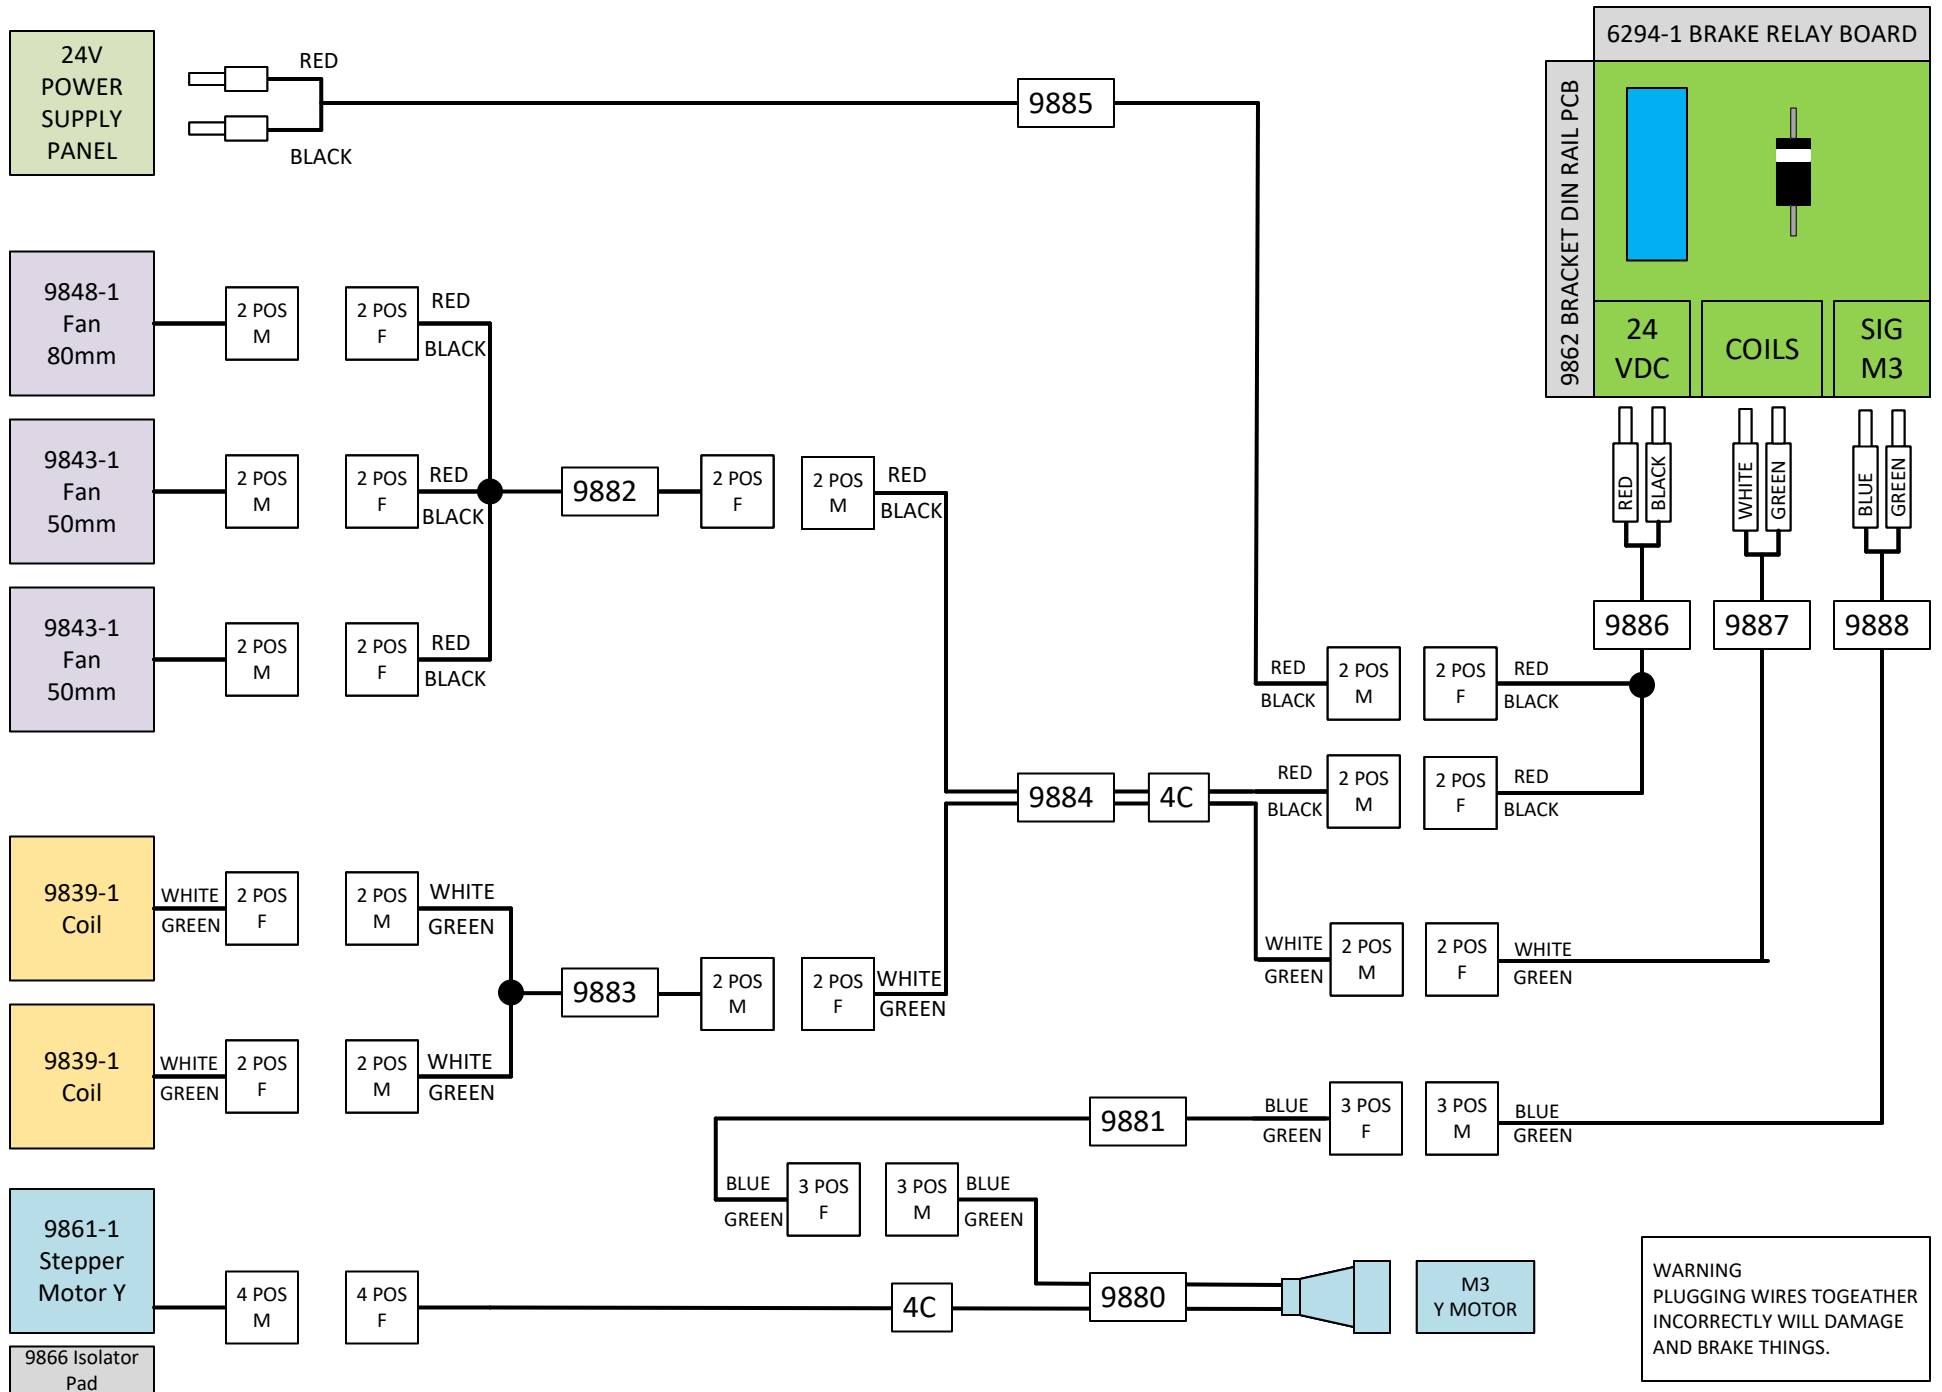

# 9889 A – BRAKE WIRING HDV300

**WARNING**  
 PLUGGING WIRES TOGETHER  
 INCORRECTLY WILL DAMAGE  
 AND BRAKE THINGS.